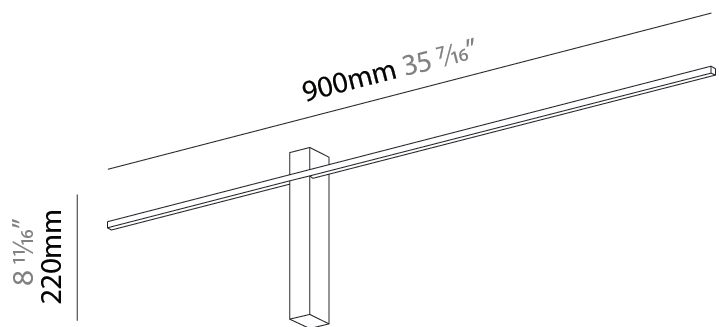

JUST BLACK LINE SURFACE

A33300-

base number LED
Dimming

1. To build a product code in our configurator select the specify button on the base model # product page
2. To build a manual product code on this datasheet choose from the options listed below in blue font and add the suffix to the base model #

GENERAL

Series: Just Black Line
Brand: Prolicht
Division: Architectural
Mounting Type: Surface
Mounting Location: Wall
Subcategory: Wall Effect

PHYSICAL

Shape: Rectangle
Length (mm): 900
Length (in): 35 7/16
Width (mm): 30
Width (in): 1 3/16
Height (mm): 40
Height (in): 1 9/16
Light Distribution: Indirect
Fixture Finish: BLK
Fixture Material: Aluminum

ELECTRICAL

Lamp Type: LED (Zhaga Standard)
Input Wattage (W): 11
Total Output Wattage (W): 10
Dimming: [Non-Dimmable](#)
Driver Included: Yes
Driver Location: Integrated
Driver Type: Constant Current - Universal
Driver Class: Class 2
Input Voltage (V): 120 - 277
Constant Current (mA): 400
Upon Request: Tri-Mode Dimming

LED

Color Temperature (°K): 3000
Max. Delivered Lumen (lm): 535
Nominal Lumen (lm): 535
CRI: >80 CRI
Lamp Life (hrs): 50000

OPTICAL

Beam Angle: 178
Adjustability: Fixed

RATINGS AND CERTIFICATIONS

Certified By: CSA Certified to UL and CSA Standards
IP rating: IP20

PROJECT
TYPE
SPECIFIER
QUANTITY
DATE