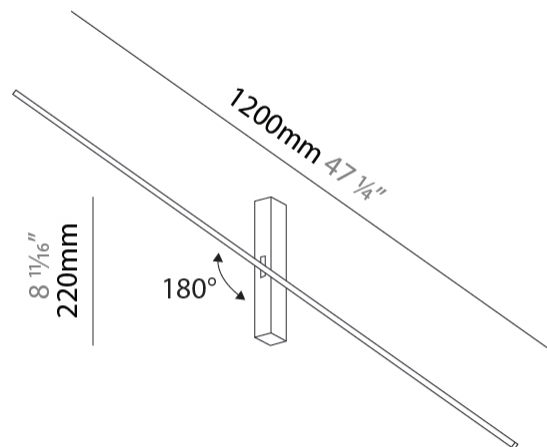

JUST BLACK LINE SURFACE

A33302-

base number LED
Dimming

1. To build a product code in our configurator select the specify button on the base model # product page
2. To build a manual product code on this datasheet choose from the options listed below in blue font and add the suffix to the base model #

GENERAL

Series: Just Black Line
Brand: Prolicht
Division: Architectural
Mounting Type: Surface
Mounting Location: Wall
Subcategory: Wall Effect

PHYSICAL

Shape: Rectangle
Length (mm): 1200
Length (in): 47 3/4
Width (mm): 30
Width (in): 1 3/16
Height (mm): 220
Height (in): 8 2/3
Light Distribution: Indirect
Fixture Finish: BLK
Fixture Material: Aluminum

ELECTRICAL

Lamp Type: LED (Zhaga Standard)
Input Wattage (W): 14.5
Total Output Wattage (W): 12.7
[Dimming: Non-Dimmable](#)
Driver Included: Yes
Driver Location: Integrated
Driver Type: Constant Current - Universal
Driver Class: Class 2
Input Voltage (V): 120 - 277
Constant Current (mA): 550
Upon Request: Tri-Mode Dimming

LED

Color Temperature (°K): 3000
Max. Delivered Lumen (lm): 736
CRI: >80 CRI
Lamp Life (hrs): 50000

OPTICAL

Beam Angle: 178
Adjustability: Fixed

RATINGS AND CERTIFICATIONS

Certified By: CSA Certified to UL and CSA Standards
IP rating: IP20

PROJECT
TYPE
SPECIFIER
QUANTITY
DATE