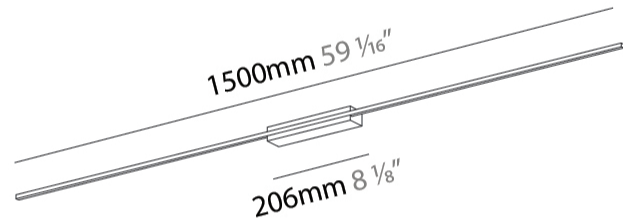

JUST BLACK LINE SURFACE

A33301-

base number LED
Dimming

1. To build a product code in our configurator select the specify button on the base model # product page
2. To build a manual product code on this datasheet choose from the options listed below in blue font and add the suffix to the base model #

GENERAL

Series: Just Black Line
Brand: Prolicht
Division: Architectural
Mounting Type: Surface
Mounting Location: Wall
Subcategory: Wall Effect

PHYSICAL

Shape: Rectangle
Length (mm): 1500
Length (in): 59 ¹/₁₆
Width (mm): 30
Width (in): 1 ³/₁₆
Height (mm): 40
Height (in): 1 ⁹/₁₆
Light Distribution: Indirect
Fixture Finish: BLK
Fixture Material: Aluminum

ELECTRICAL

Lamp Type: LED (Zhaga Standard)
Input Wattage (W): 15
Total Output Wattage (W): 13.6
Dimming: [Non-Dimmable](#)
Driver Included: Yes
Driver Location: Integrated
Driver Type: Constant Current - Universal
Driver Class: Class 2
Input Voltage (V): 120 - 277
Constant Current (mA): 580
Upon Request: Tri-Mode Dimming

LED

Color Temperature (°K): 3000
Max. Delivered Lumen (lm): 776
CRI: >80 CRI
Lamp Life (hrs): 50000

OPTICAL

Beam Angle: 178
Adjustability: Fixed

RATINGS AND CERTIFICATIONS

Certified By: CSA Certified to UL and CSA Standards
IP rating: IP20

PROJECT
TYPE
SPECIFIER
QUANTITY
DATE